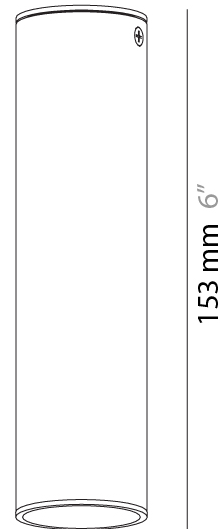

PROJECT
TYPE
SPECIFIER
QUANTITY
DATE

HAUL - CEILING SURFACE

D92105R9-

base number Finish Options

1. To build a product code in our configurator select the specify button on the base model # product page
2. To build a manual product code on this datasheet choose from the options listed below in blue font and add the suffix to the base model #

GENERAL

Series: Haul
Subseries: Haul - Ceiling
Brand: Milan
Division: Design
Mounting Type: Surface
Mounting Location: Ceiling
Subcategory: Downlight

PHYSICAL

Shape: Cylinder
Diameter (mm): 40
Diameter (in): 1 9/16
Height (mm): 153
Height (in): 6
Light Distribution: Direct
Fixture Finish: MWL / MBQ
Fixture Material: Extruded Aluminum

ELECTRICAL

Lamp Type: LED
Input Wattage (W): 5
Dimming: Electronic Low Voltage Dimming
Input Voltage (V): 120Vac Direct Line

LED

Number of LEDs: 1
Color Temperature (°K): 3000
Max. Delivered Lumen (lm): 500
CRI: >90 CRI
Lamp Life (hrs): 50000

OPTICAL

Beam Angle: 35

RATINGS AND CERTIFICATIONS

Certified By: Certified for North American Standards
IP rating: IP20

Ø40 mm 1 9/16"

153 mm 6"